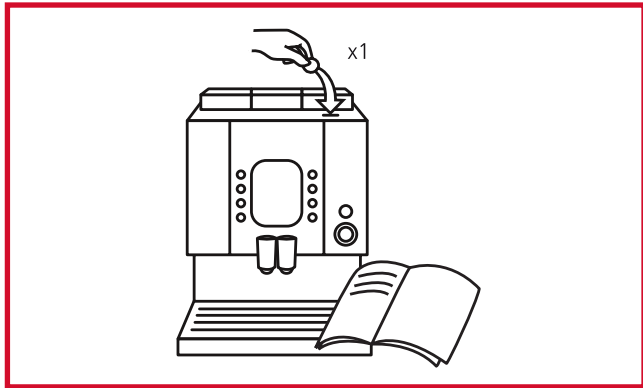

HOW TO USE

QUALITY INGREDIENTS

J25 tablets contain only pharmaceutical and food grade ingredients.

RECOMMENDED FOR

Jura and Krups super-automatic espresso machines.

Refer to machine manufacturer's instructions on how to clean.
Always rinse thoroughly with fresh water after cleaning.

PRODUCT	TYPE OF UNIT PACK	NET UNIT WEIGHT	# OF TABLETS PER UNIT	# OF UNITS PER CASE	# OF TABLETS PER CASE	PRODUCT CODE / INDIVIDUAL	PRODUCT CODE / CASE
J25 Tablets	40 Tablet Jar	0.133	40	12	480	E29903	E29941