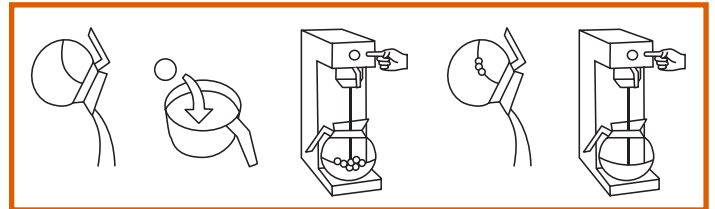

## HOW TO USE

- Fill brew unit reservoir with hot water
- Place one Brew Clean Tablet per 2L (70 oz.) capacity in the brew basket
- Ensure the coffee server is under the brew basket
- Activate the brewing cycle allowing the cleaning solution to flow into the server
- When the brew cycle is finished, rinse the brew basket in fresh water
- Leave the solution in the server to stand for a minimum of 5 minutes then drain
- Thoroughly rinse the server with fresh water.