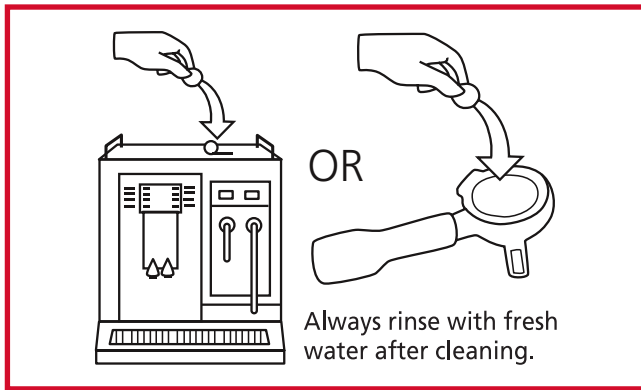

J25 TABLETS

ESPRESSO MACHINE CLEANING TABLETS

HIGH PERFORMANCE

J25 tablets safely and completely remove coffee oils and residues of selected super-automatic espresso machines.

TARGETED DISSOLUTION TIME

J25 tablets have been formulated to dissolve in automatic cleaning cycles to provide optimal cleaning performance.

SAFE FOR YOUR MACHINE

These high performance tablets are highly effective while being non-corrosive.

HOW TO USE

QUALITY INGREDIENTS

J25 tablets contain only pharmaceutical and food grade ingredients.

RECOMMENDED FOR

Jura and Krups super-automatic espresso machines.

Refer to machine manufacturer's instructions on how to clean.
Always rinse thoroughly with fresh water after cleaning.

PRODUCT	TYPE OF UNIT PACK	NET UNIT WEIGHT	# OF TABLETS PER UNIT	# OF UNITS PER CASE	# OF TABLETS PER CASE	PRODUCT CODE / INDIVIDUAL	PRODUCT CODE / CASE
J25 Tablets	40 Tablet Jar	0.133	40	12	480	E29903	E29941